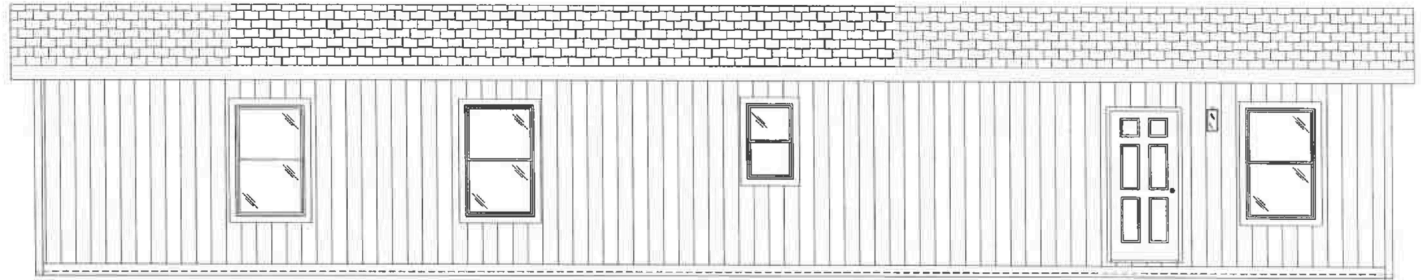

**THE COLUMBIA RIVER
SERIES**

**The Columbia River
1005**

14' x 60'

DIMENSIONS

800 sf

LIVING SPACE

2

BEDROOMS

2

BATHROOMS

OVERVIEW

13'4" Single Wide 2
Bedroom Home for
Sale

Heritage Home Center

(425) 353-5464

or **Request Firm Quote**

EMAIL US

02 FRONT ELEVATION

FRONT SIDEWALL

REAR SIDEWALL

*OPT FRONT ENDWALL
W/ 6' PORCH*

STD. FRONT ENDWALL

REAR ENDWALL