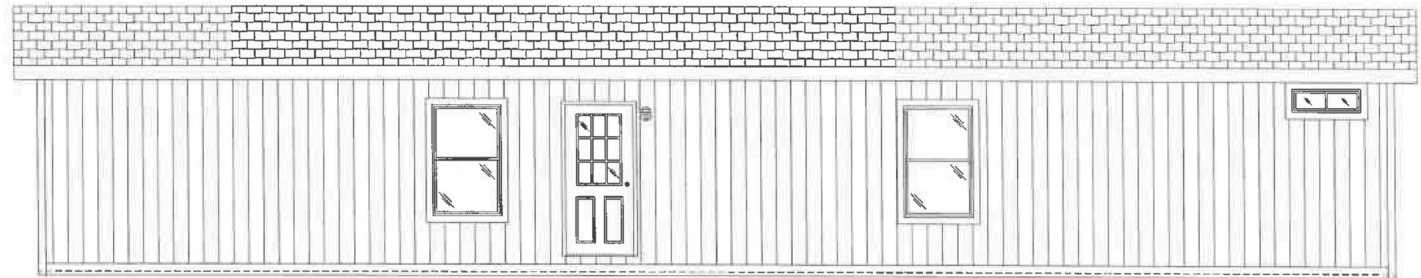

REAR SIDEWALL